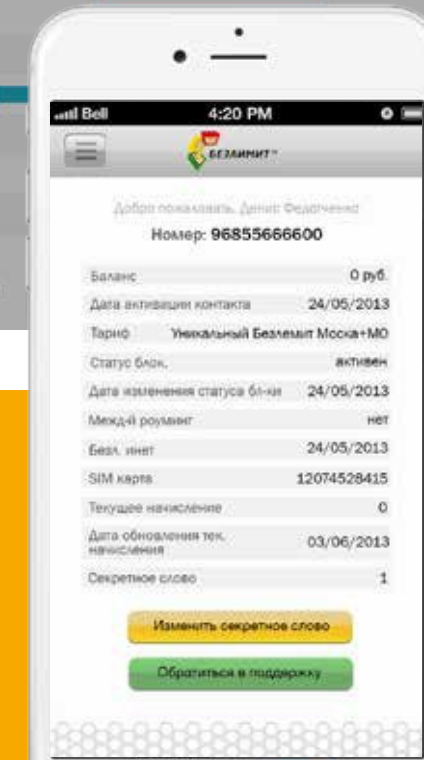

watchOS

.net

Technologies

Full stack development facility with 8+ years experience.

Portfolio

Stino multitouch, Circuit, Taxiinteractive

IPad menu

Digital signage solution for taxi

Portfolio

Qalize, Bezlimit, Stino iChannel, Staff and roster

Time and attendance management

Payments that **earn** you money

iChannel7		Content repository		Fotolia		Resolution		Type		Duration	
Playlists	Name	Name	Resolution	Name	Resolution	Type	Duration	Name	Resolution	Type	Duration
Preview	1										
	8711387052729		Full HD								
	8711658299211		Full HD								
	8711658370422		Full HD			Multi Slide					
	AiO MULTI		Full HD			Full screen					00:00:00
	Browser		Full HD			Full screen					00:00:00
	Default AiO		AiO Portrait			Full screen					