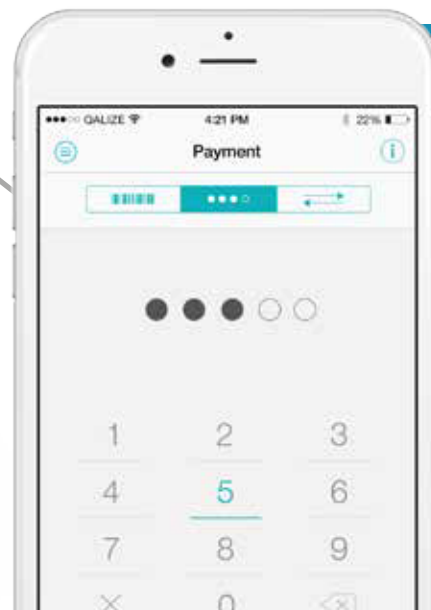

Portfolio

Qalize, Bezlimit, Stino iChannel, Staff and roster

Time and attendance management

Payments that **earn** you money

iChannel7		Content repository		Fotolia		Resolution		Type		Duration	
Playlists	Name	Name	Resolution	Name	Resolution	Type	Duration	Name	Resolution	Type	Duration
Preview	1										
	8711387052729		Full HD								
	8711658299211		Full HD								
	8711658370422		Full HD			Multi Slide					
	AiO MULTI		Full HD			Full screen					00:00:00
	Browser		Full HD			Full screen					00:00:00
	Default AiO		AiO Portrait			Full screen					