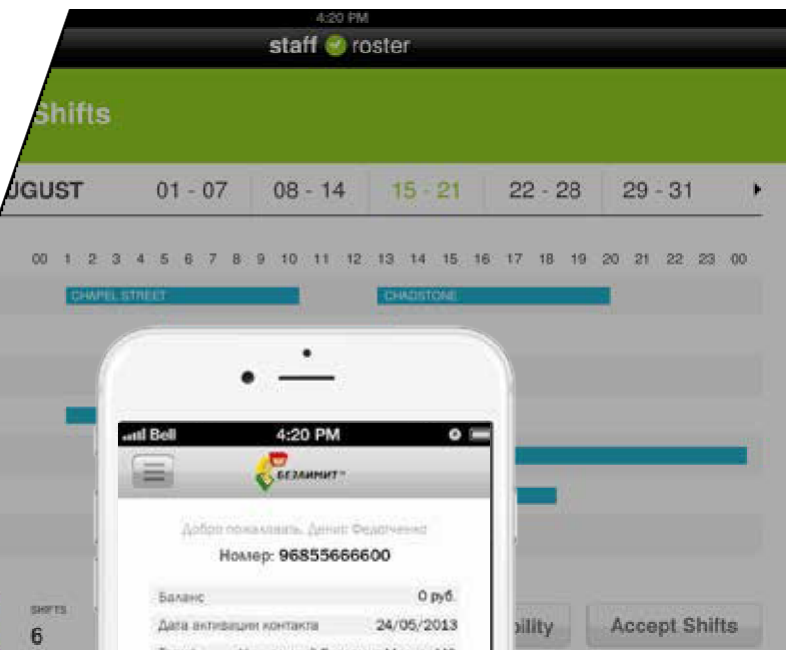

watchOS

.net

Technologies

Full stack development facility with 8+ years experience.

Portfolio

Stino multitouch, Circuit, Taxiinteractive

IPad menu

Digital signage solution for taxi

Portfolio

Qalize, Bezlimit, Stino iChannel, Staff and roster

Time and attendance management

Payments that **earn** you money

iChannel7		Content repository		Fotolia		Resolution		Type		Duration	
Playlists	Name	Name	Resolution	Name	Resolution	Type	Duration	Name	Resolution	Type	Duration
Preview	1										
	8711387052729		Full HD								
	8711658299211		Full HD								
	8711658370422		Full HD			Multi Slide					
	AiO MULTI		Full HD			Full screen					00:00:00
	Browser		Full HD			Full screen					00:00:00
	Default AiO		AiO Portrait			Full screen					